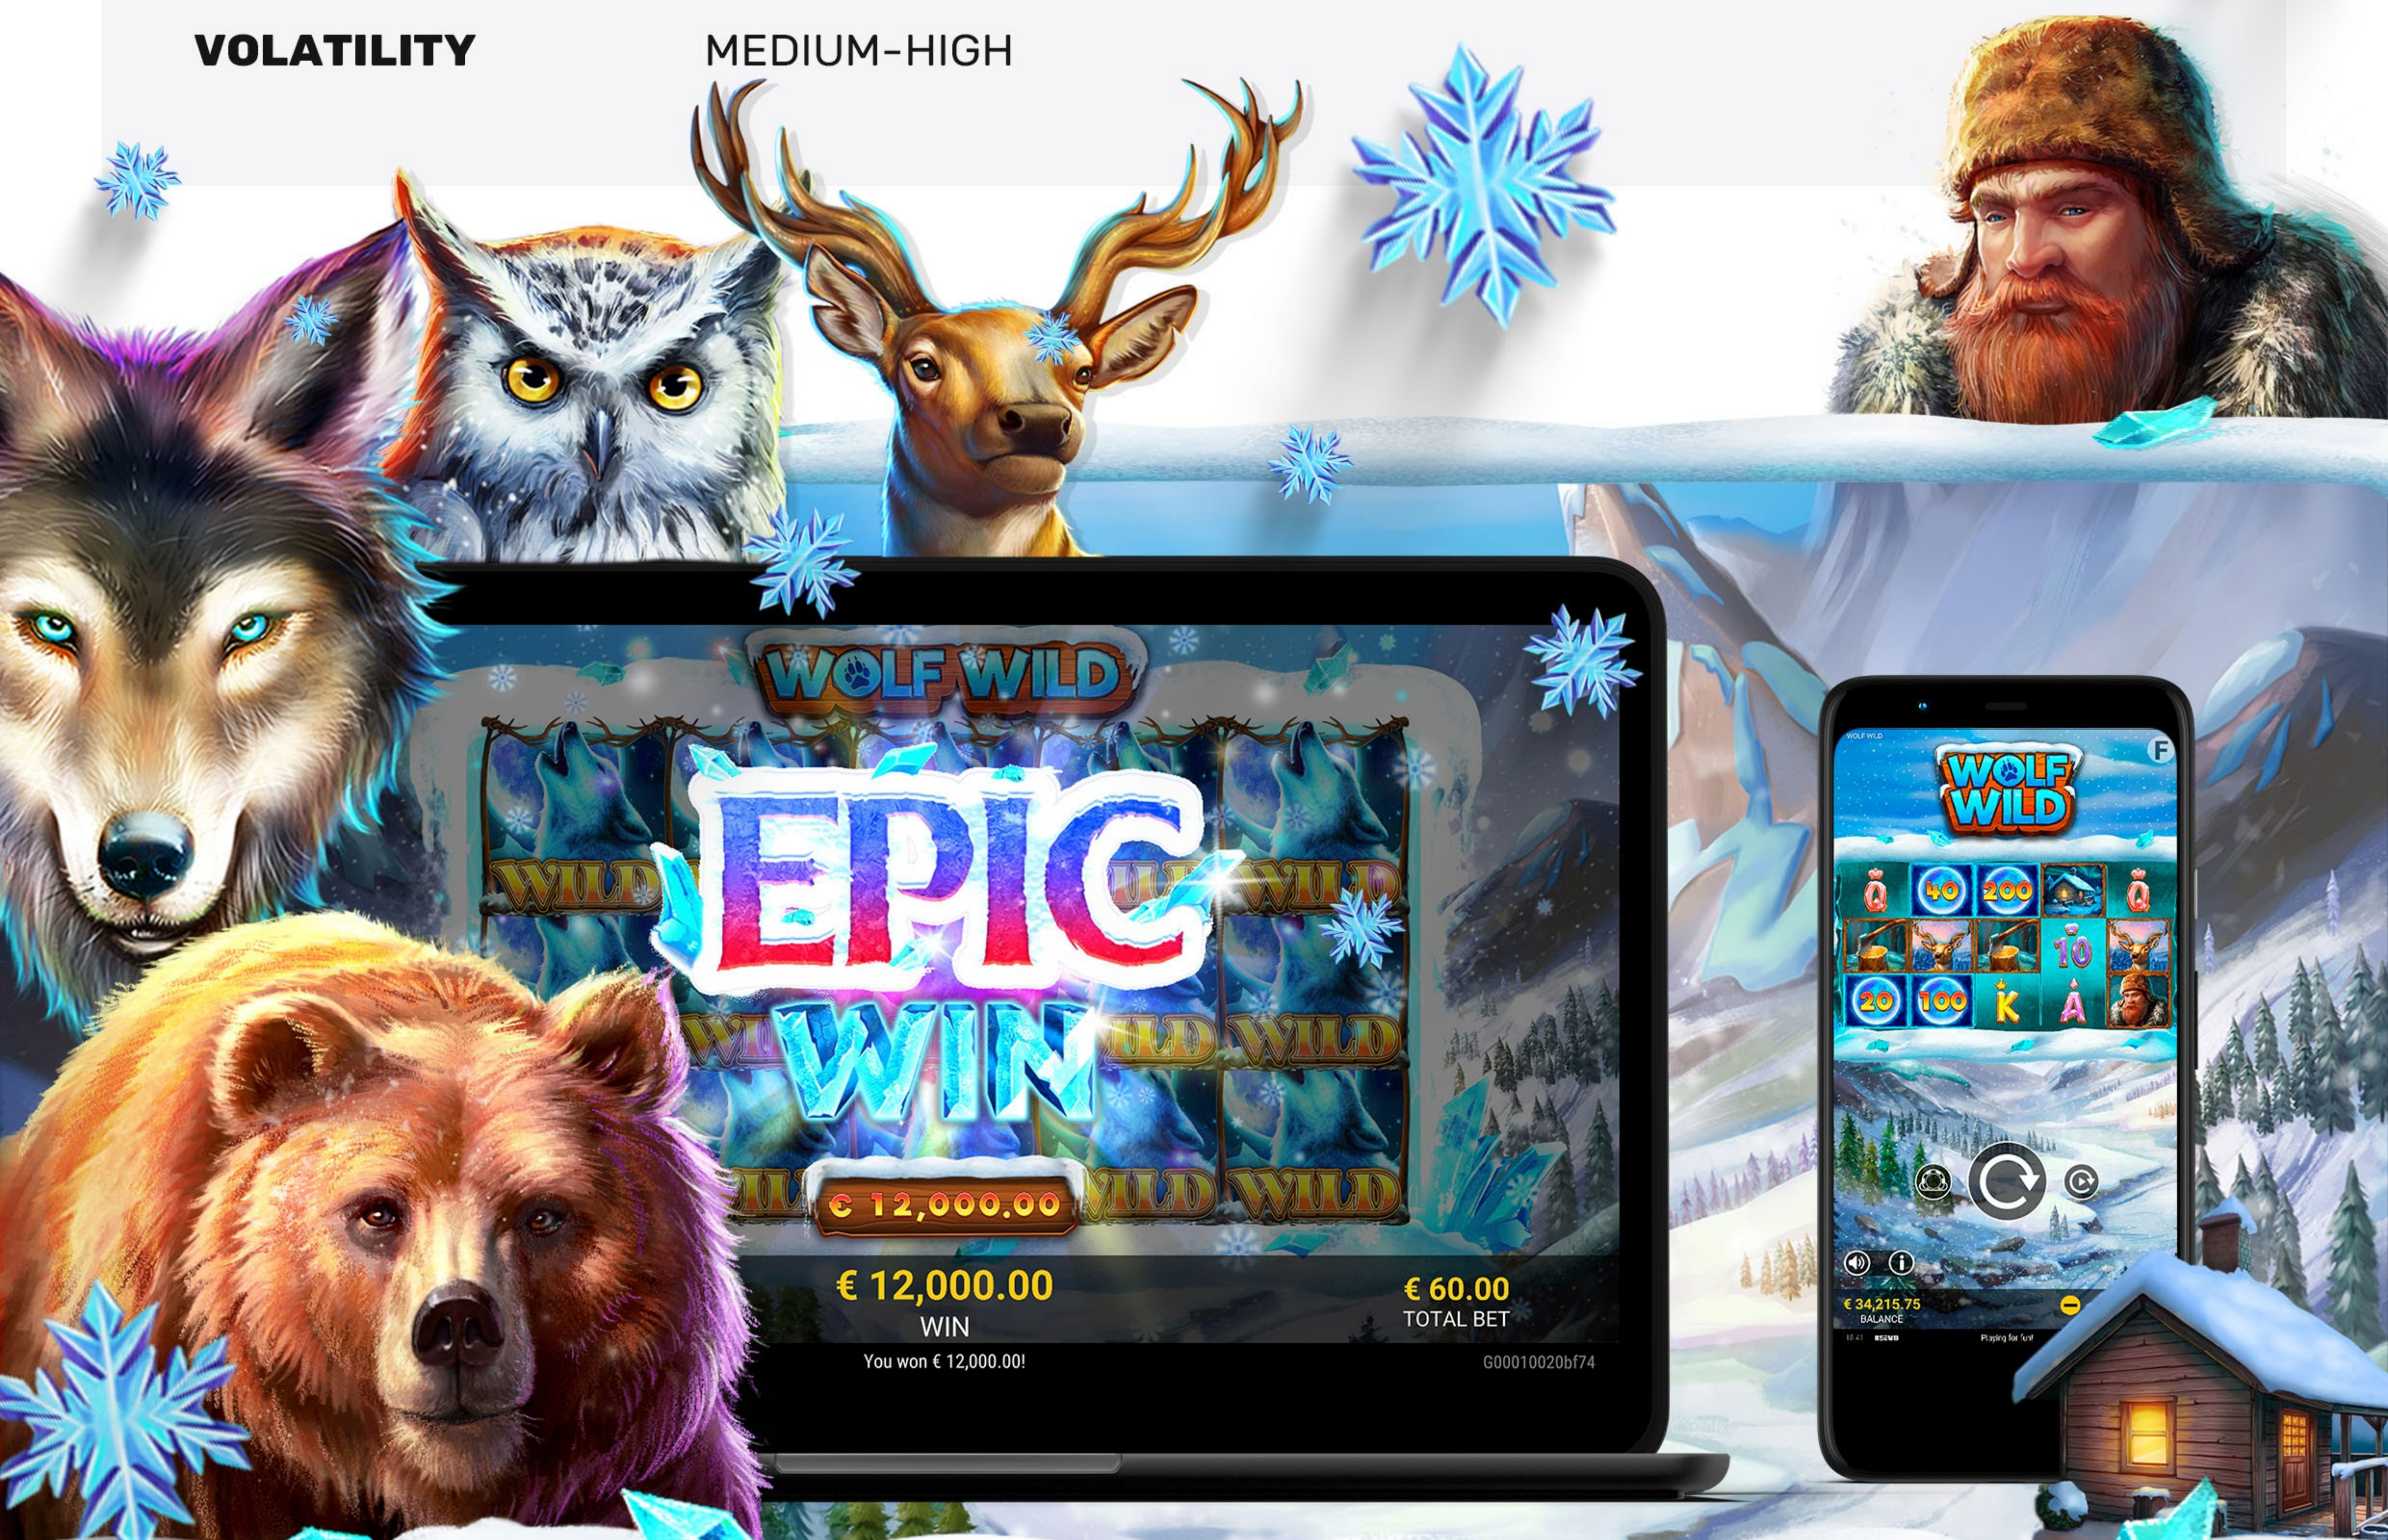

REEVO

WOLF WILD

GAME DESCRIPTION

Get set for an ice cool adventure with the freshest features and an avalanche of wins if you discover the fearsome but rewarding Wolf. Under the spell of the full moon, spin through a series of majestic forest creatures in search of the cunning Wolf to reveal potential Colossal Wilds that cover large parts reels and offer big bonus wins.

CONTACT US

sales@reevotech.com

CERTIFIED BY:

MGA

Coljuegos

+ Schweizerische Eidgenossenschaft
Confédération suisse
Confederazione Svizzera
Confederaziun svizra

TECHNICAL FACTS

GAME TITLE	WOLF WILD
RELEASE DATE	18.01.2023
GAME TYPE	SLOT
GRID	5x3
LINES	20
ASPECT RATIO	16:9
RTP	95.36%
MIN. BET	0.20
MAX EXPOSURE	x4403.25
VOLATILITY	MEDIUM-HIGH

GAME FEATURES

- CASH RESPINS WITH GRAND PRIZE
- GRANDPRIZE OF x1000 YOUR BET

CONTACT US
sales@reevotech.com