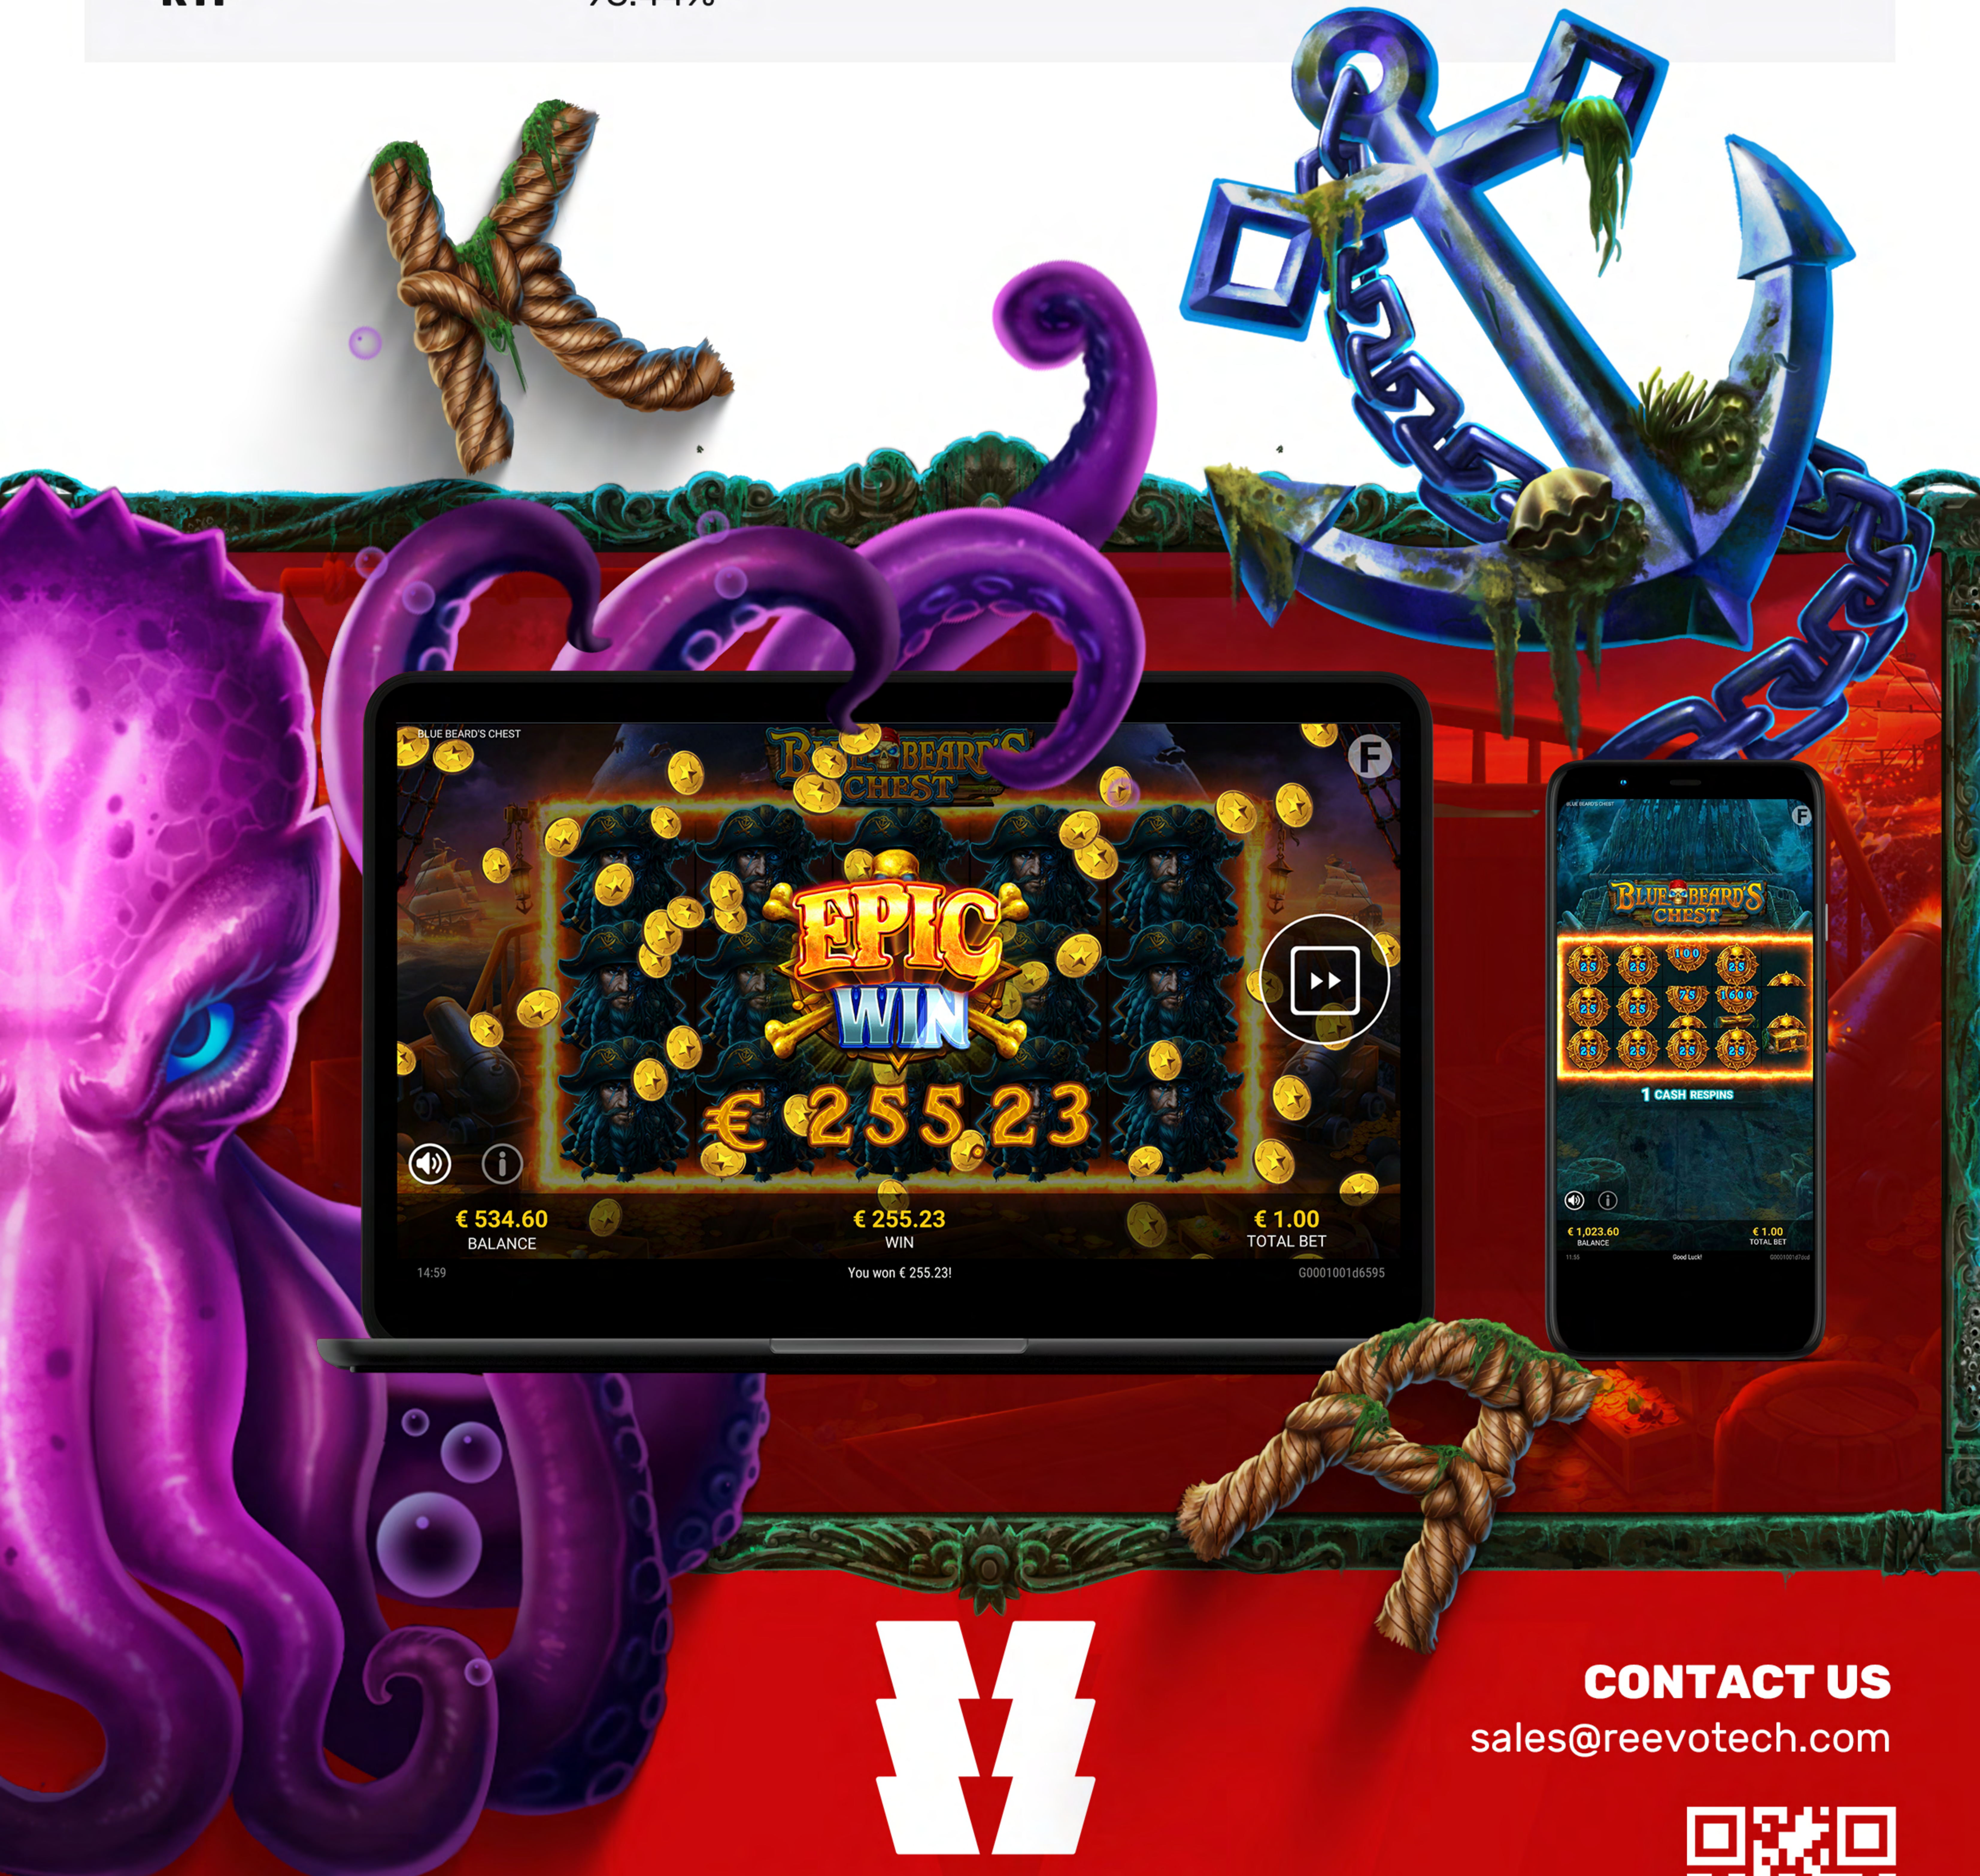

REEVO

GAME DESCRIPTION

Avast me hearties! Raise the mainsail and get ready for the adventure of a lifetime in our stunning pirate fantasy slot, where only those brave enough can search for and win endless chests of gold

Both seadogs and landlubbers will enjoy this dark twist on the classic pirate theme with gruesome graphics, exhilarating sounds and masses of features to keep them entertained in this slot game set on the high seas.

Blue Beard's Chest is a 5x3 reel, 25-payline slot with treasure at every turn. On board are multiple chances to trigger free spins with in-sync reels plus potential big money cash respins for any courageous swashbuckler to uncover if they dare.

CONTACT US

sales@reevotech.com

TECHNICAL FACTS

GAME TITLE	BLUE BEARD'S CHEST	MAX EXPOSURE	x1,000
RELEASE DATE	12.07.2023	VOLATILITY	MED
GAME TYPE	SLOT		
GRID	5x3		
LINES	25		
ASPECT RATIO	16:9		
RTP	95.44%		