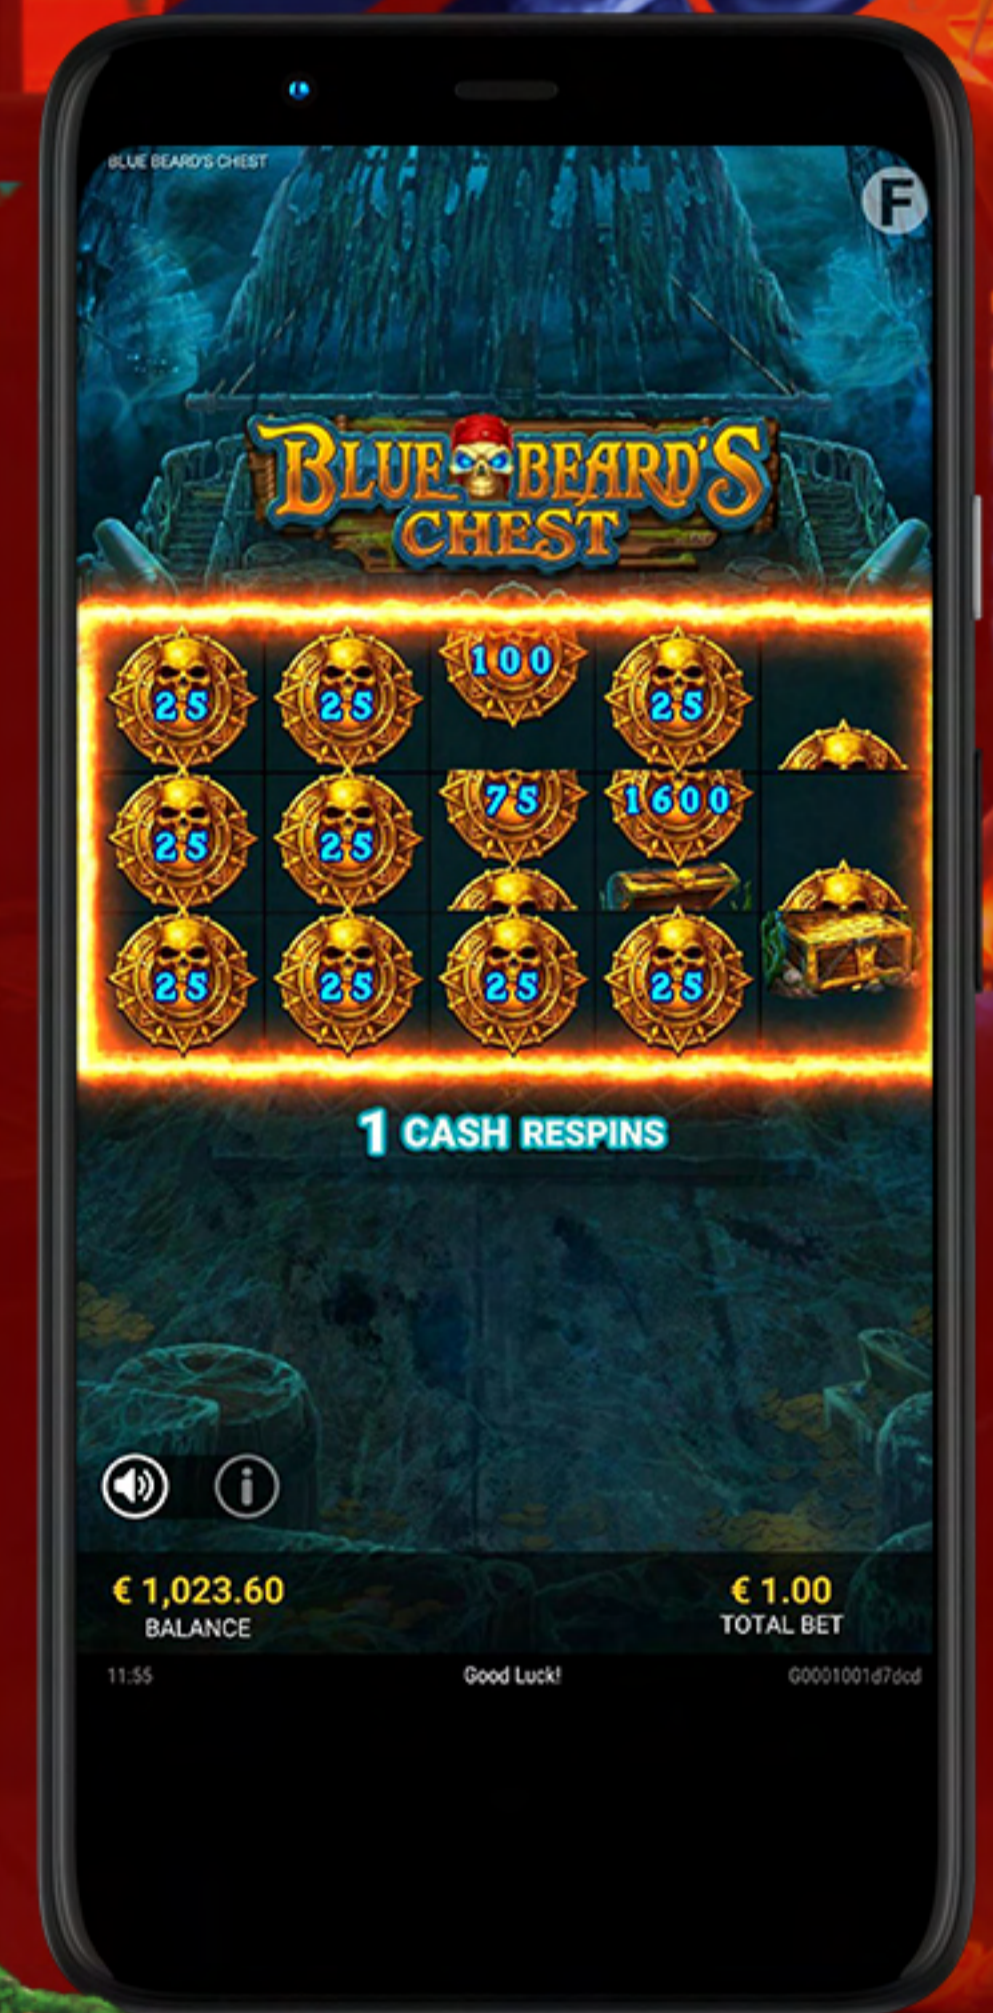

Both seadogs and landlubbers will enjoy this dark twist on the classic pirate theme with gruesome graphics, exhilarating sounds and masses of features to keep them entertained in this slot game set on the high seas.

Blue Beard's Chest is a 5x3 reel, 25-payline slot with treasure at every turn. On board are multiple chances to trigger free spins with in-sync reels plus potential big money cash respins for any courageous swashbuckler to uncover if they dare.

CONTACT US

sales@reevotech.com

TECHNICAL FACTS

GAME TITLE	BLUE BEARD'S CHEST	MAX EXPOSURE	x1,000
RELEASE DATE	12.07.2023	VOLATILITY	MED
GAME TYPE	SLOT		
GRID	5x3		
LINES	25		
ASPECT RATIO	16:9		
RTP	95.44%		