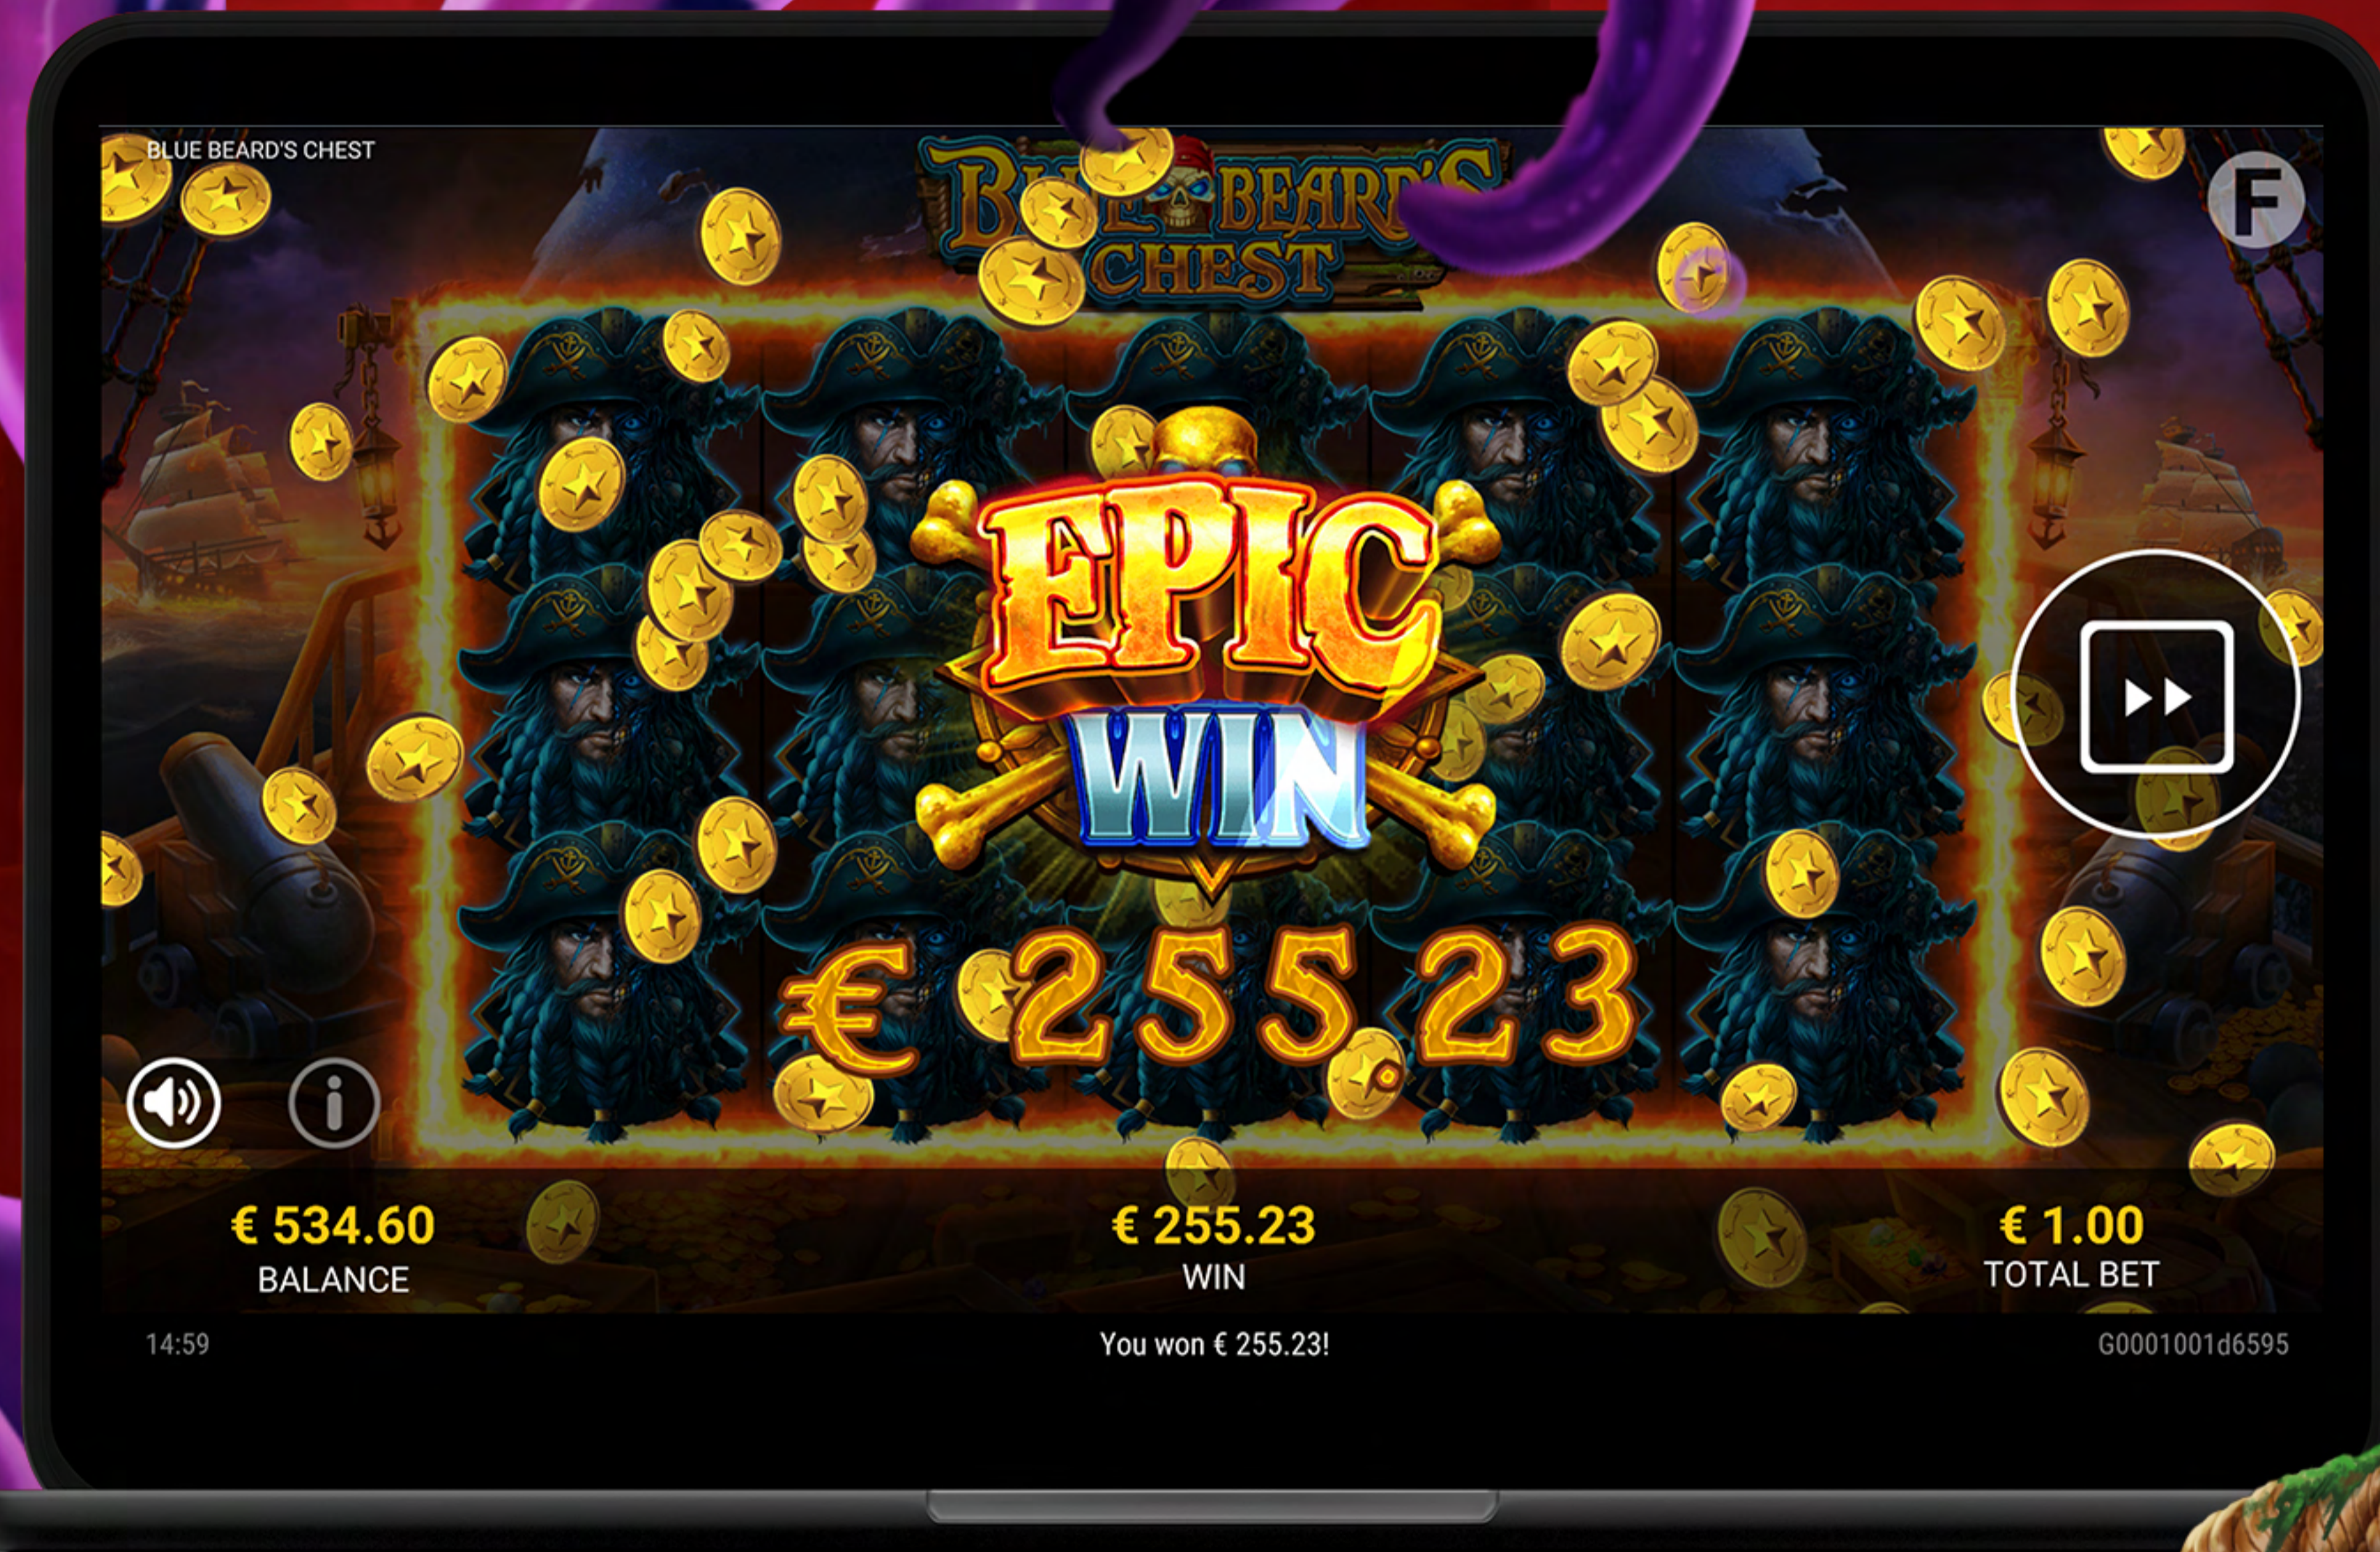

REEVO

GAME DESCRIPTION

Avast me hearties! Raise the mainsail and get ready for the adventure of a lifetime in our stunning pirate fantasy slot, where only those brave enough can search for and win endless chests of gold

Both seadogs and landlubbers will enjoy this dark twist on the classic pirate theme with gruesome graphics, exhilarating sounds and masses of features to keep them entertained in this slot game set on the high seas.

Blue Beard's Chest is a 5x3 reel, 25-payline slot with treasure at every turn. On board are multiple chances to trigger free spins with in-sync reels plus potential big money cash respins for any courageous swashbuckler to uncover if they dare.

CONTACT US

sales@reevotech.com

TECHNICAL FACTS

GAME TITLE	BLUE BEARD'S CHEST	MAX EXPOSURE	x1,000
RELEASE DATE	12.07.2023	VOLATILITY	MED
GAME TYPE	SLOT		
GRID	5x3		
LINES	25		
ASPECT RATIO	16:9		
RTP	95.44%		